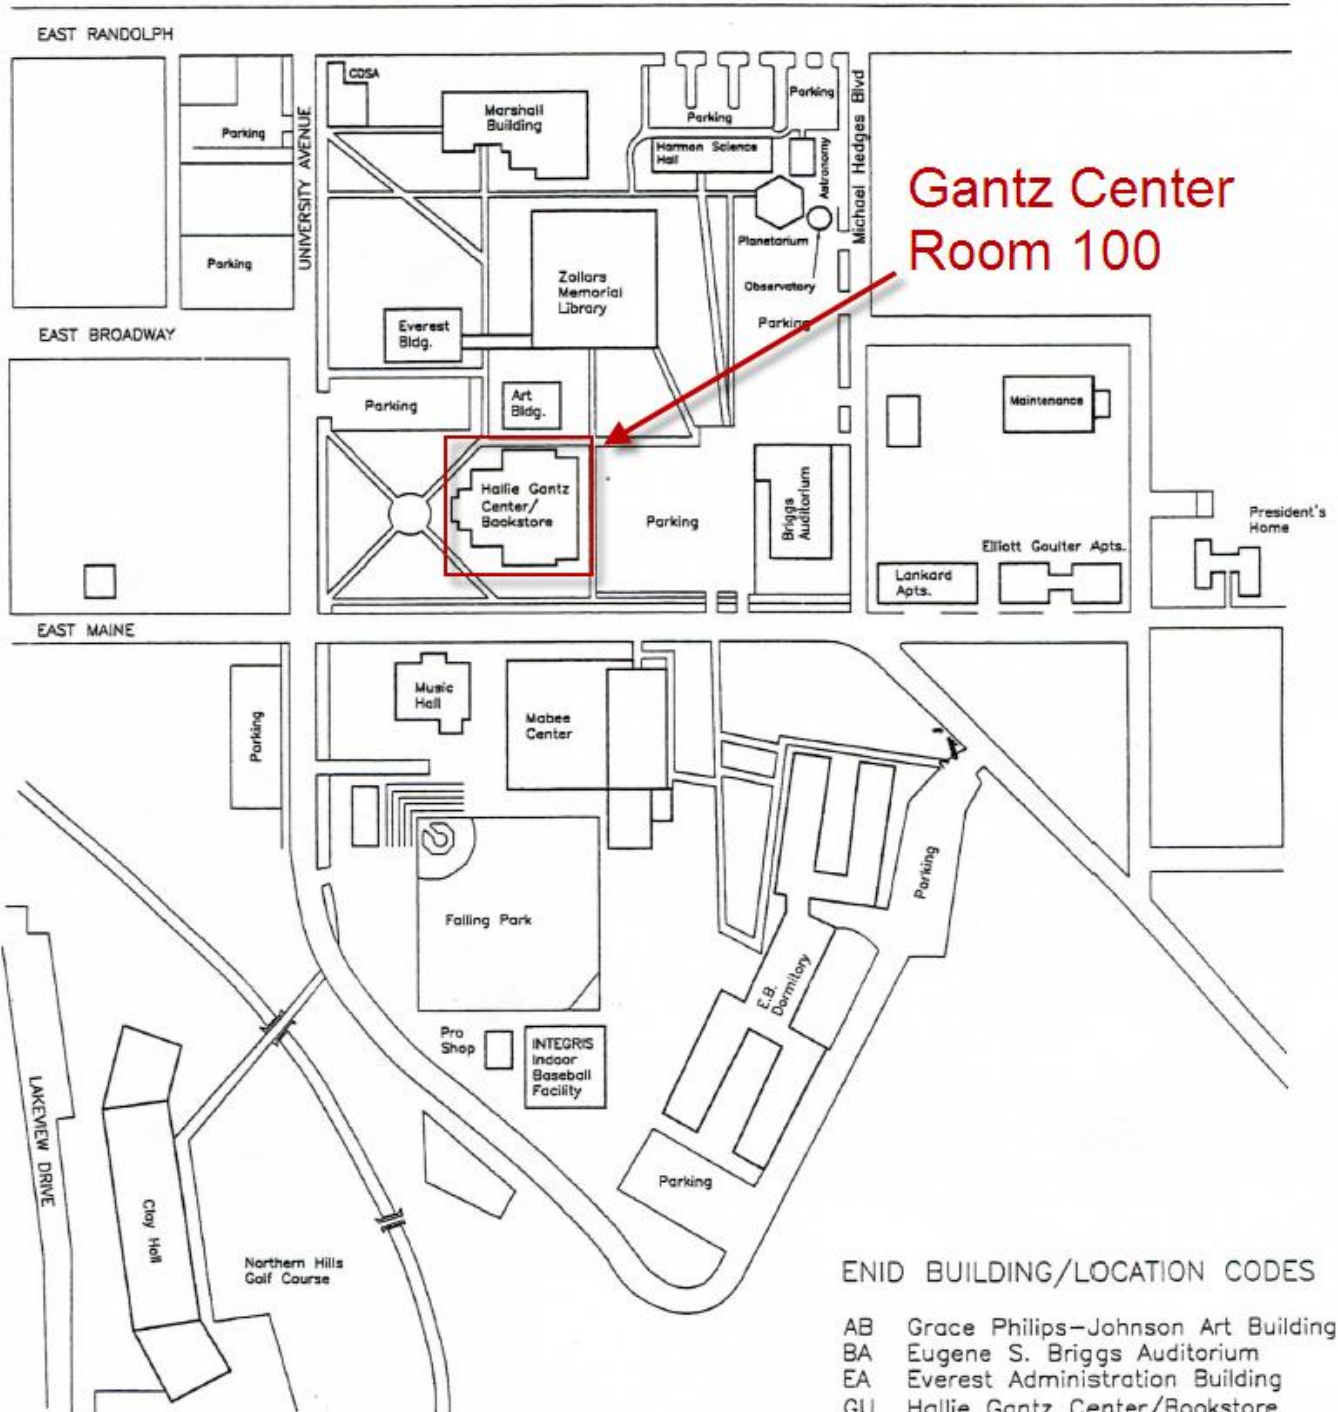

# Northern Oklahoma College Enid Campus Map

100 S. University Avenue, P.O. Box 2300, Enid, Oklahoma 73702-2300  
(580) 242-6300

**Gantz Center  
Room 100**

## ENID BUILDING/LOCATION CODES

- AB Grace Philips-Johnson Art Building
- BA Eugene S. Briggs Auditorium
- EA Everest Administration Building
- GU Hallie Gantz Center/Bookstore
- HS Harmon Science Hall
- ML Marshall Building
- MF Mabee Fieldhouse
- NH Northern Hills Golf Course
- ZL Zollars Memorial Library
- AR Astronomy

Travel straight across the street and in one block you will see our campus’s golf course and will curve onto Maine Street.

Follow Maine street west and on your right you will see a large auditorium (Briggs Auditorium) with a large parking lot on its west side.

The Gantz Center is the building on the west side of that parking lot and room 100 is on the north end of the building.